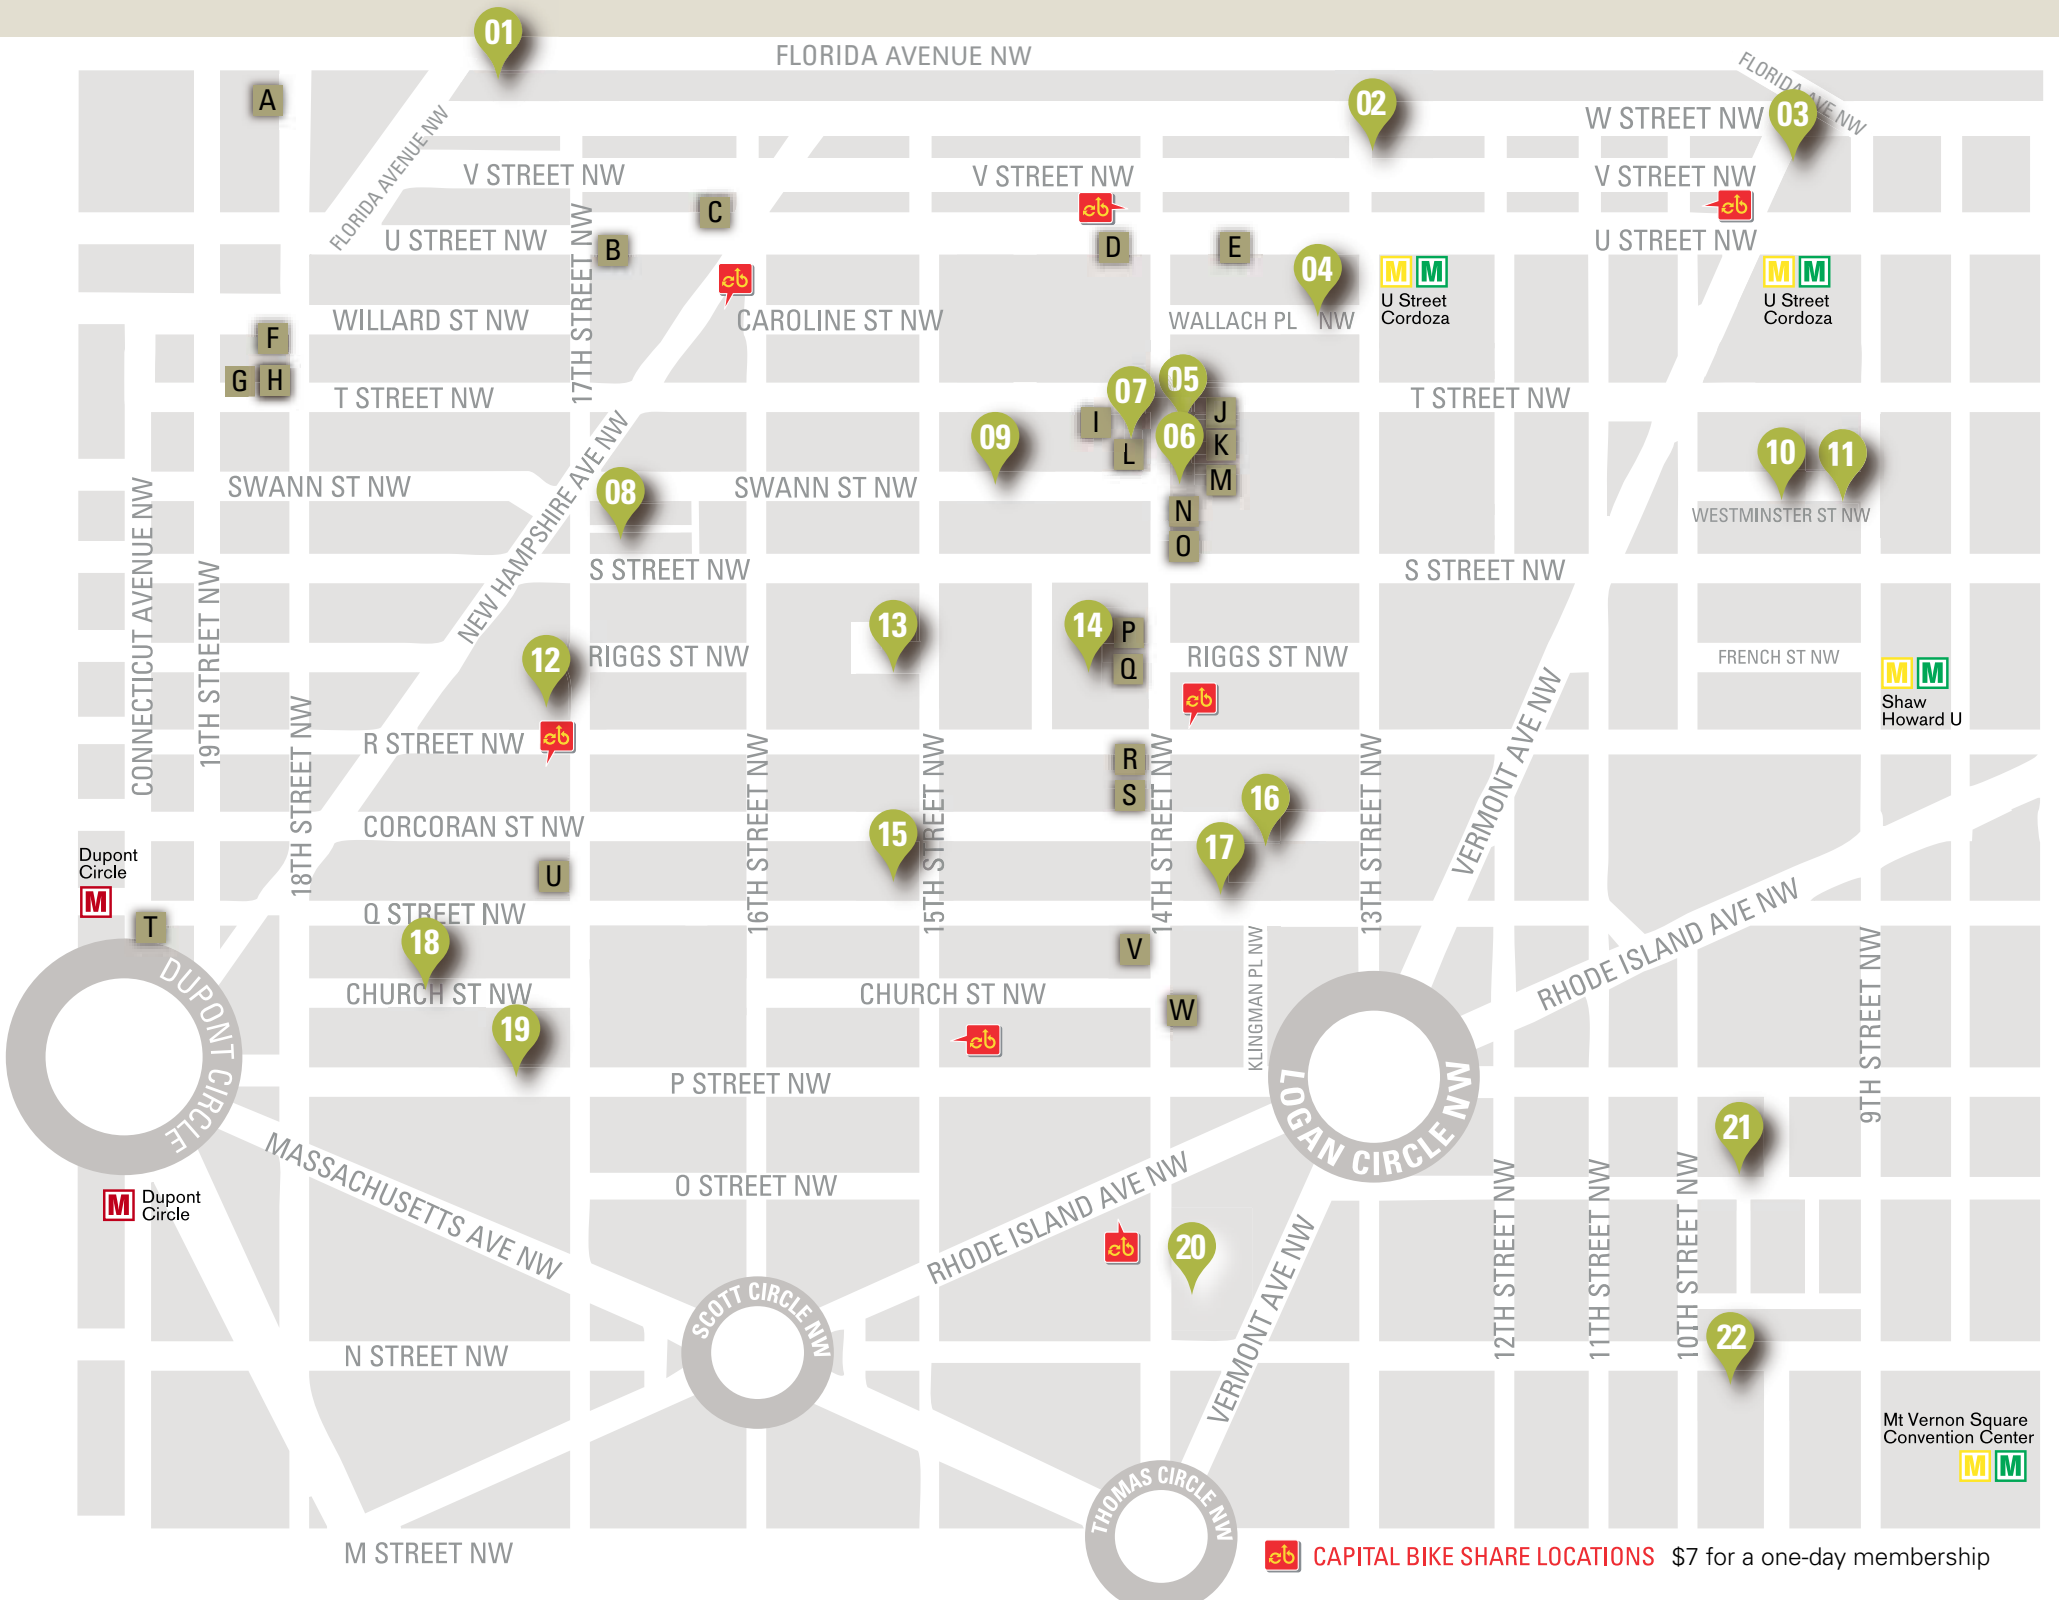

cb CAPITAL BIKE SHARE LOCATIONS $7 for a one-day membership